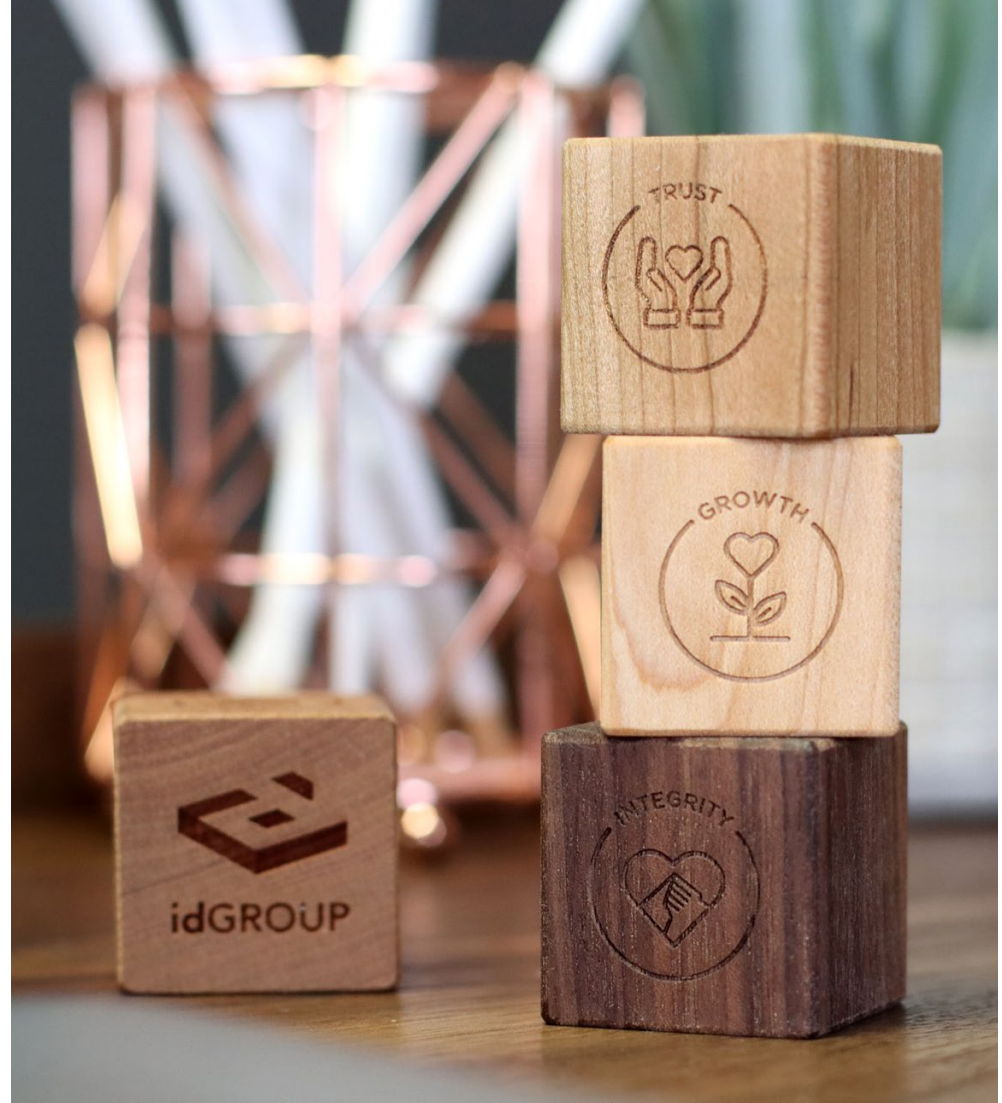

DESKTOP BLOCKS

Custom engraved blocks give you the creative freedom to showcase your brand's values, special events, and accomplishments in a way like no other. 1.375" square. Available in any combination of the three woods pictured - maple, cherry, and walnut.

click for pricing